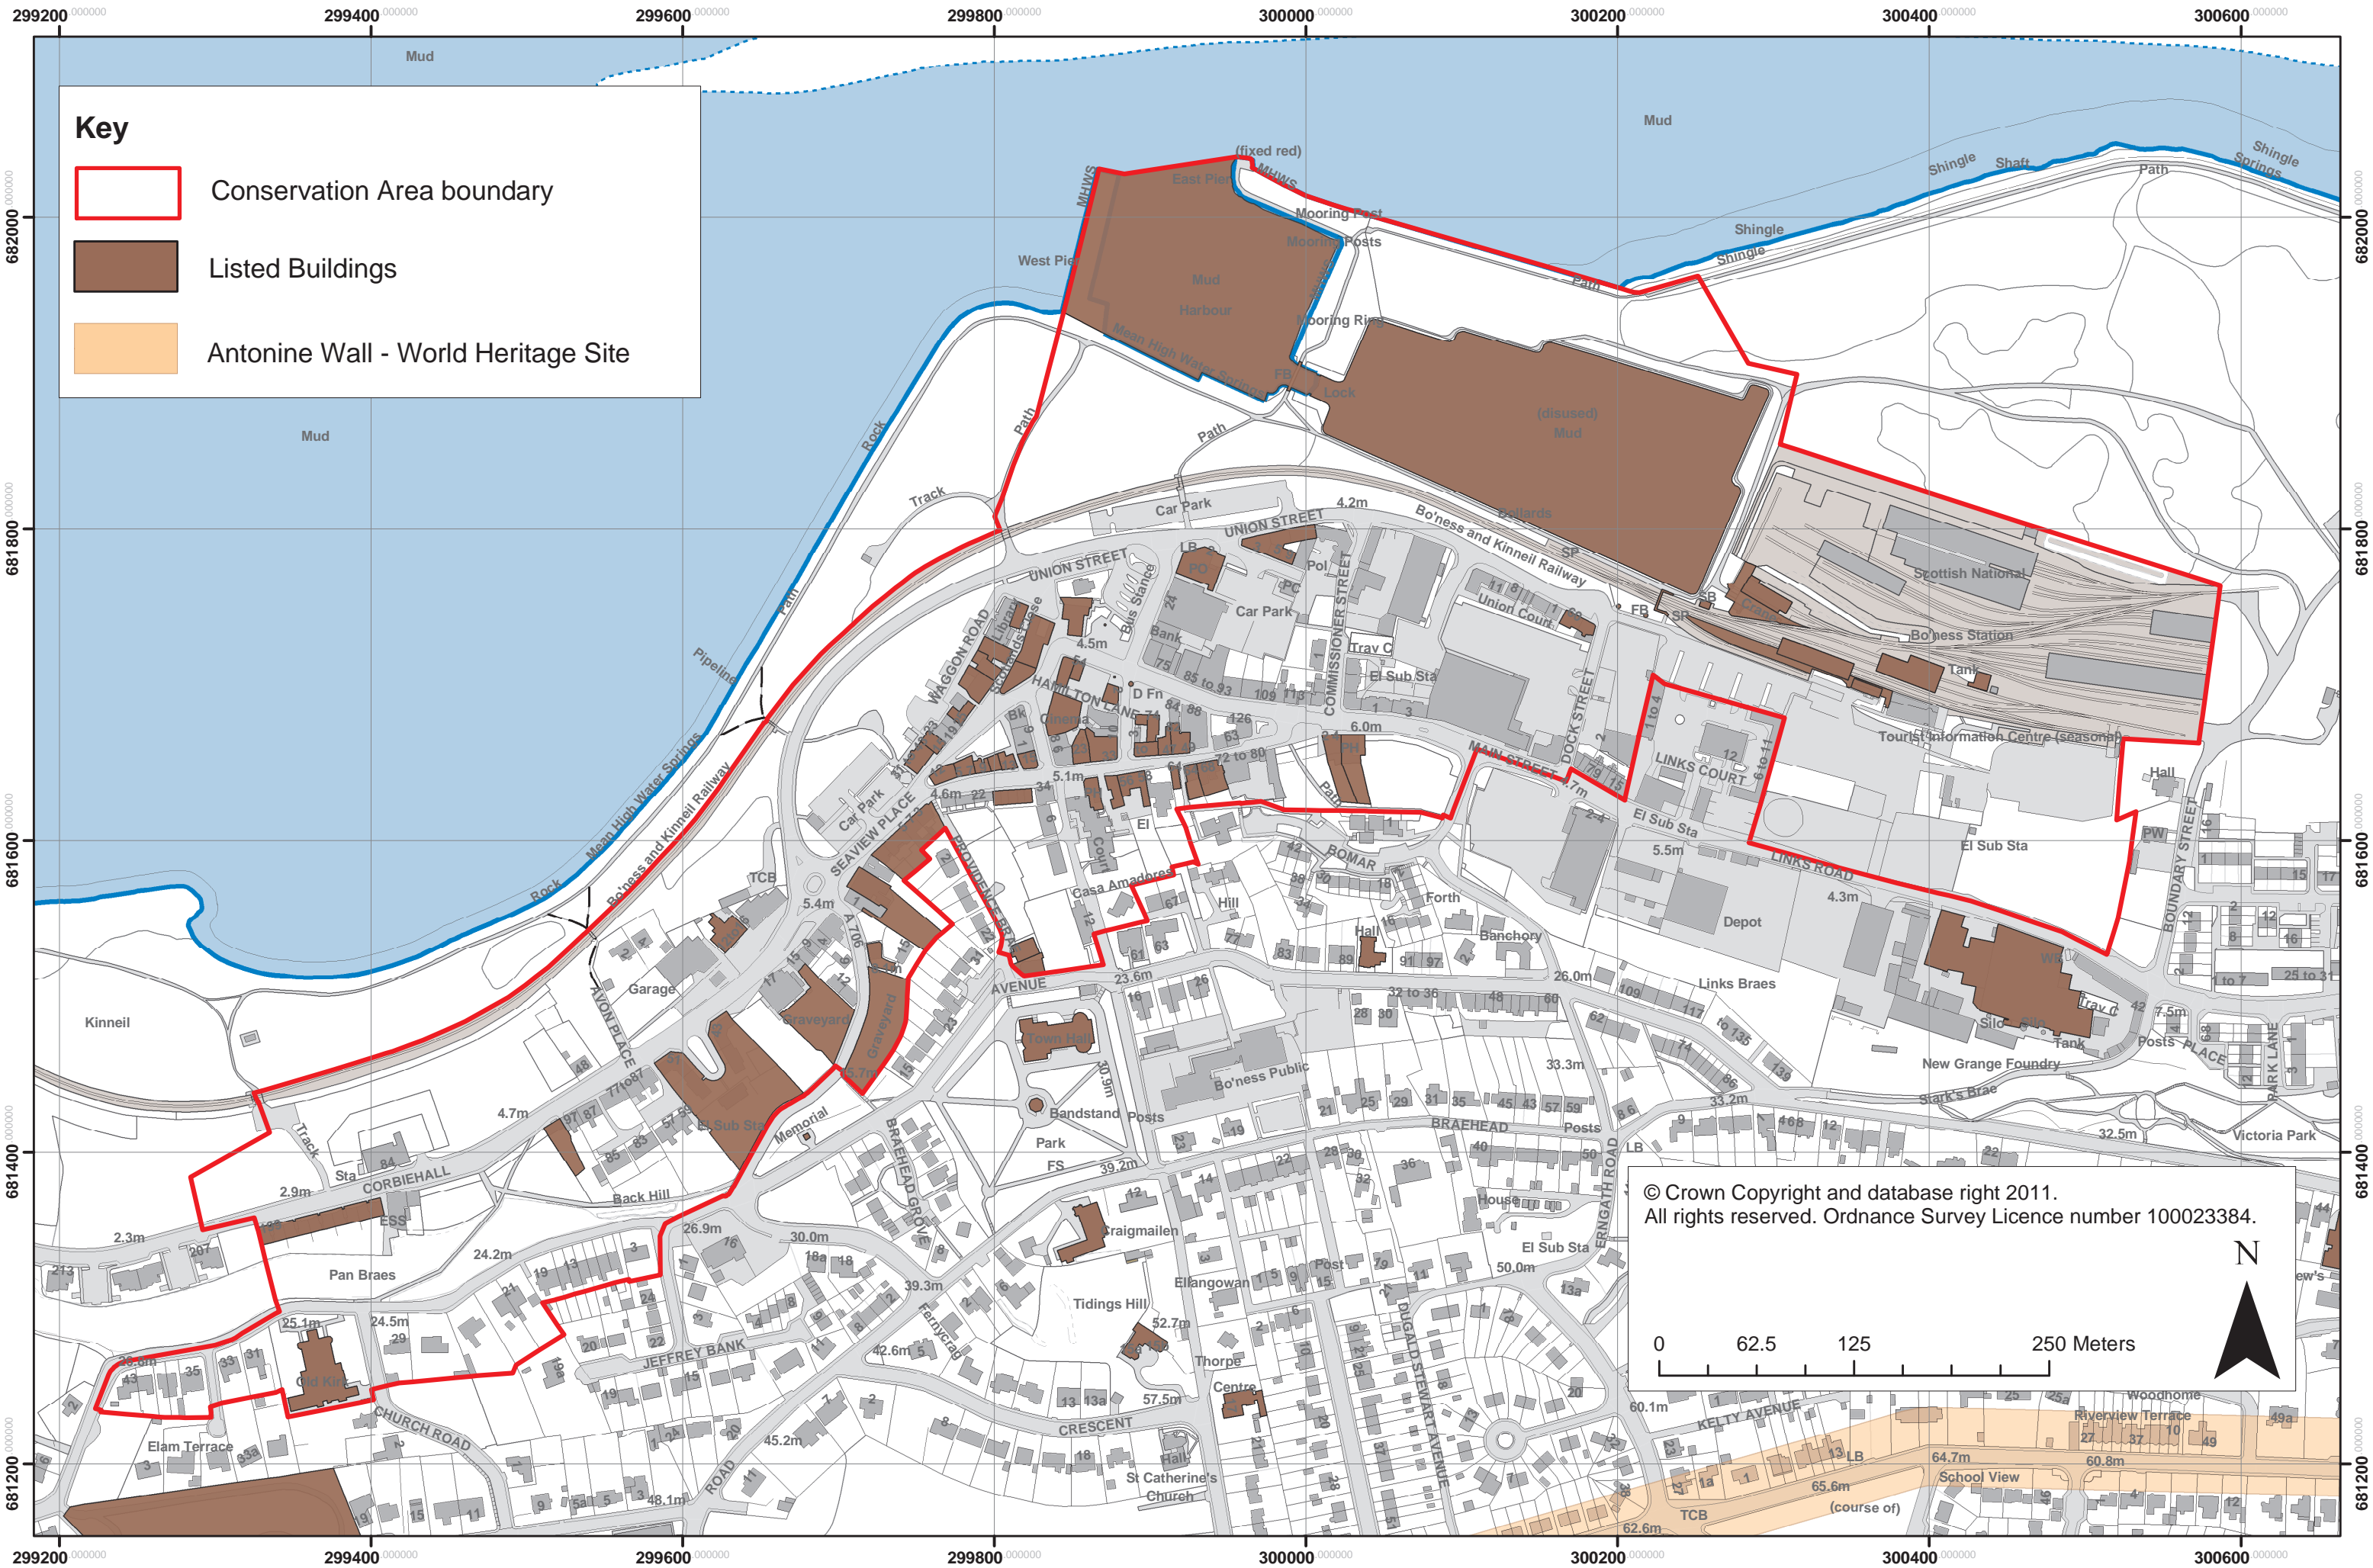

Bo'ness Town Centre Conservation Area

Key

- Conservation Area boundary
- Listed Buildings
- Antonine Wall - World Heritage Site

© Crown Copyright and database right 2011.
All rights reserved. Ordnance Survey Licence number 100023384.

0 62.5 125 250 Meters