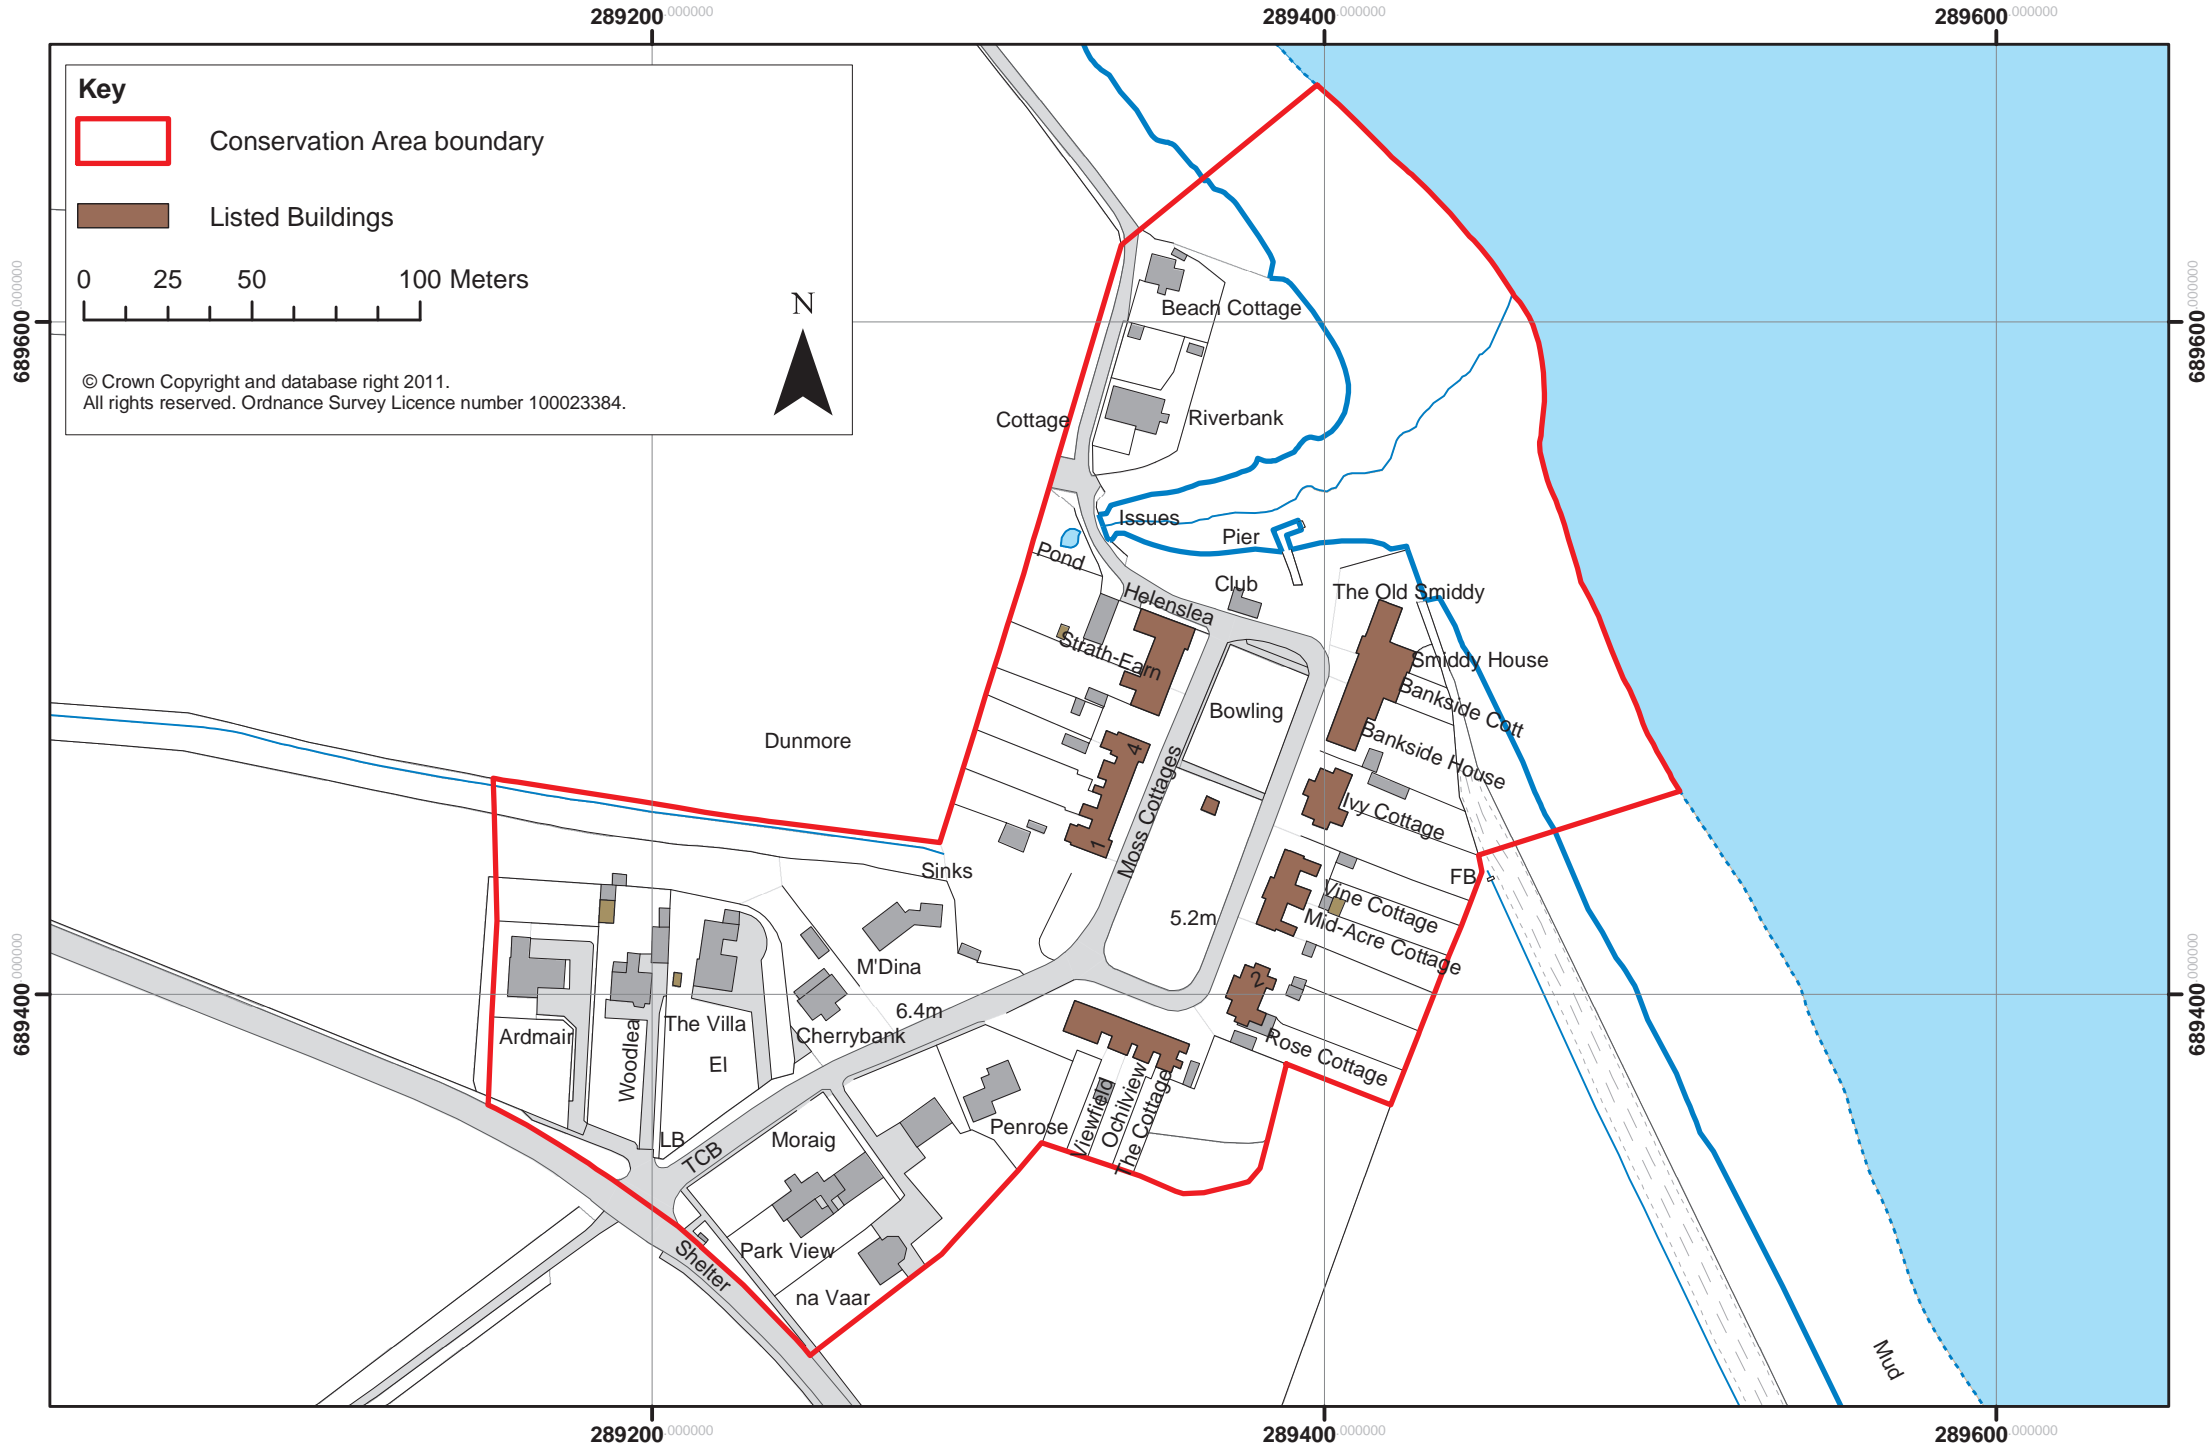

Dunmore Conservation Area

Key

 Conservation Area boundary

 Listed Buildings

0 25 50 100 Meters

© Crown Copyright and database right 2011.
All rights reserved. Ordnance Survey Licence number 100023384.