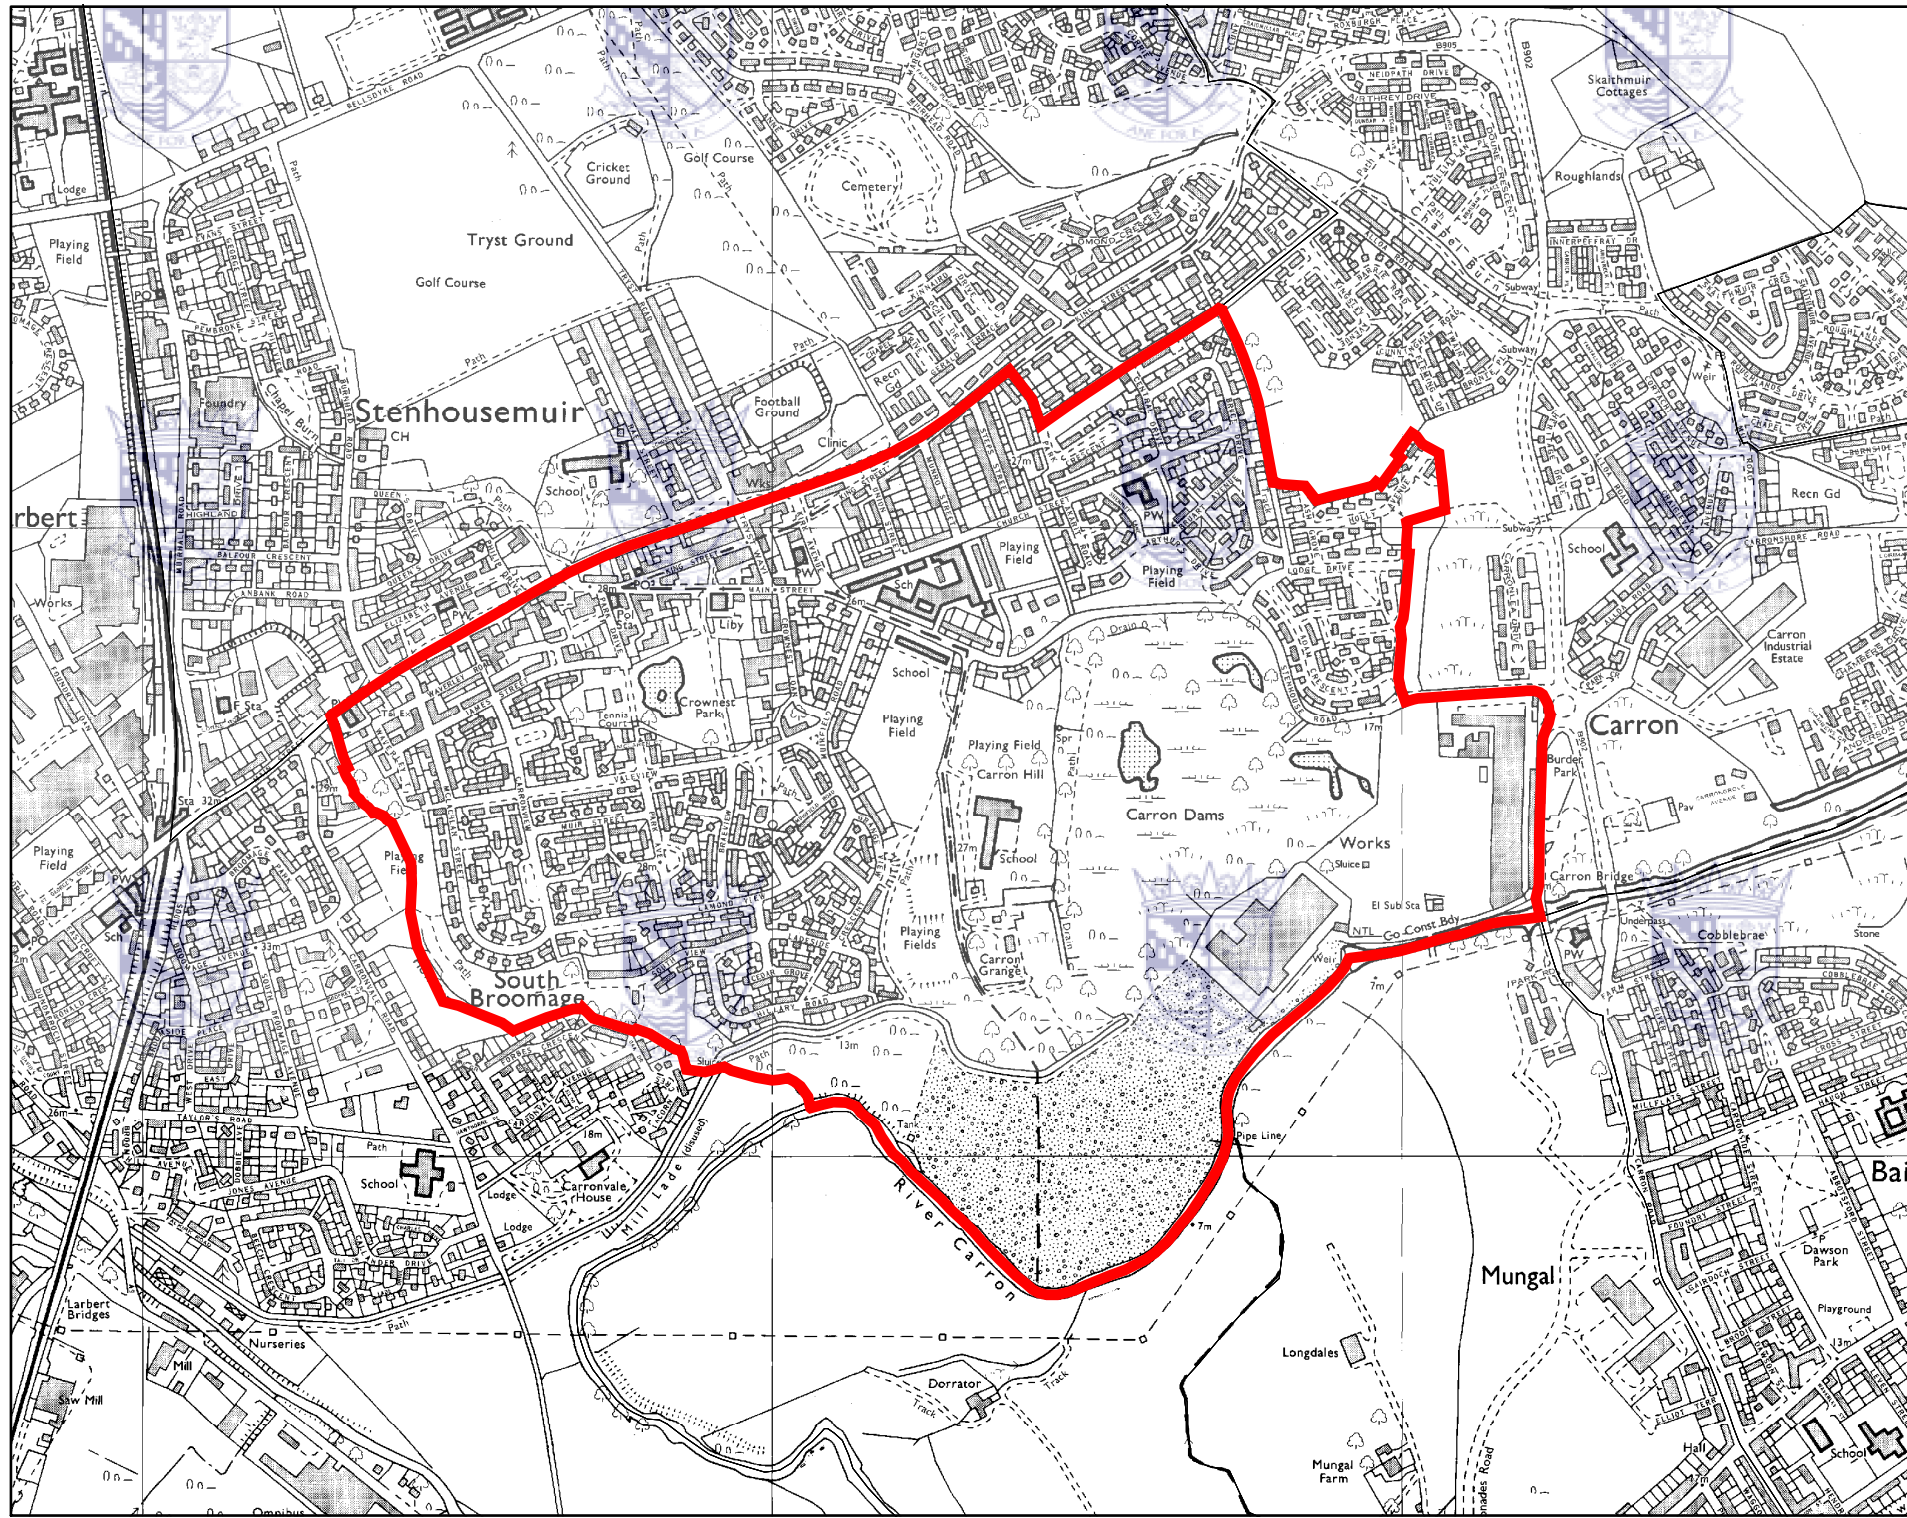

**Falkirk Council**  
**Carrongrange**  
**Ward 19**

Scale 1:12,000

© Crown Copyright.  
All rights reserved.  
Falkirk Council  
100023384 (2005).