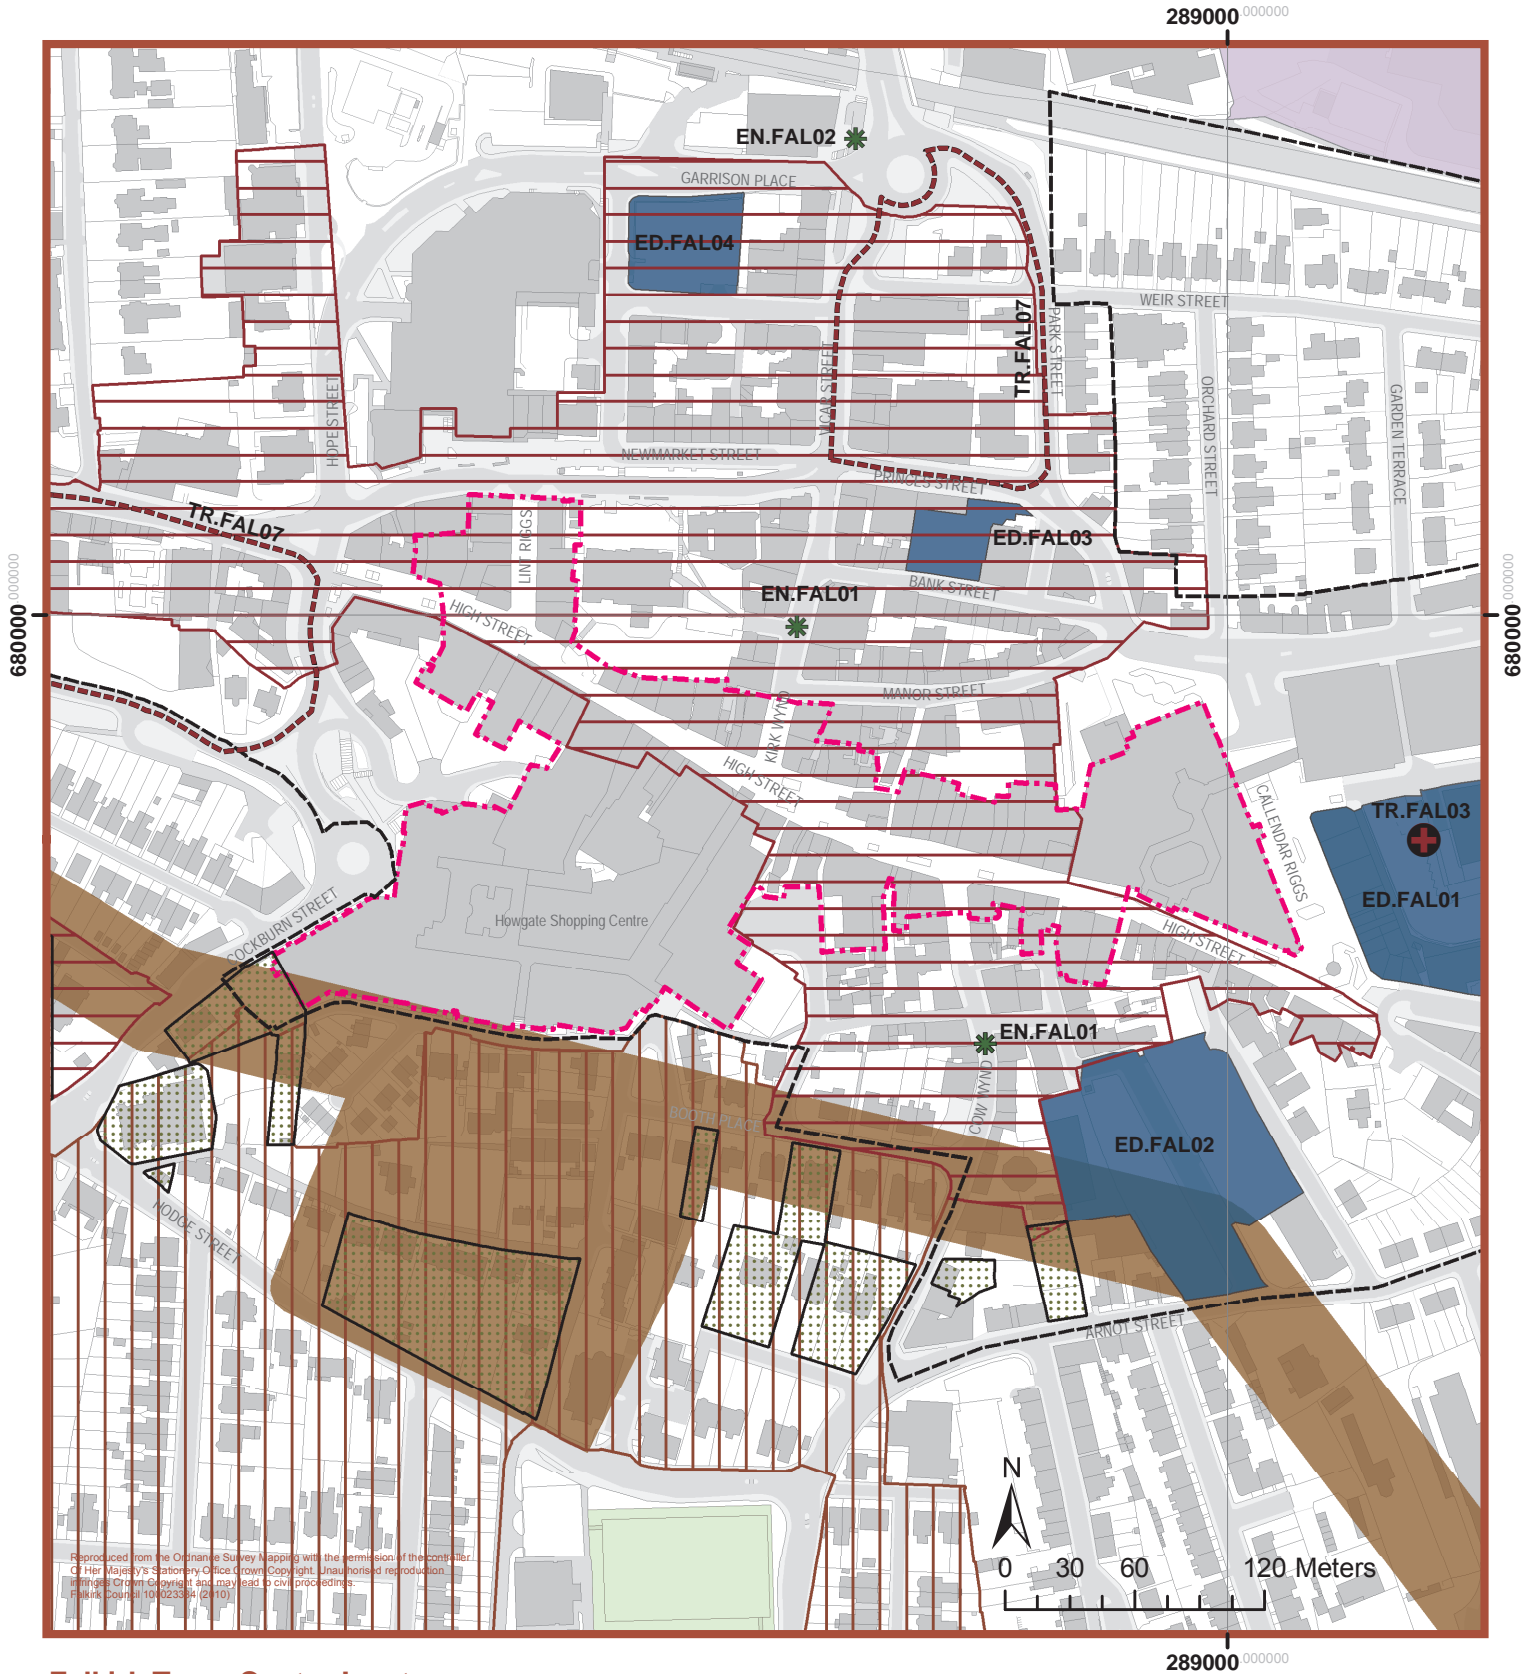

Falkirk Town Centre Inset

Falkirk Town Centre Inset

Policies

- Conservation Areas (EQ12)
- Antonine Wall World Heritage Site (EQ17)
- Tree Preservation Order (EQ26)
- Core Retail Area (FAL 4(2))
- Town Centre Boundary (EP6, FAL 4)
- Open Space (SC12)

- Central Retail Park (FAL 4(4))
- Areas of Townscape Value (EQ13)

Proposals & Opportunities

- Environment
- Transport
- Economic Development