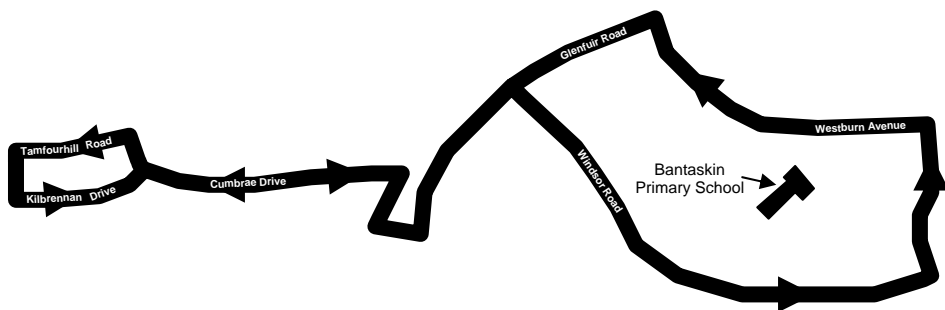

School Transport Timetable

Falkirk Council
Development Services

From 18 August 2009

Bantaskin Primary School

Service 198

Lime Road to Bantaskin Primary School

F2008/LBS/09
F2008/LBS/17

Operated by First telephone 08708 72 72 71

| | | | |
|------------------|------|------------------|------|
| Lime Road | 0843 | Bantaskin PS | 1510 |
| Carradale Avenue | 0848 | Carradale Avenue | 1515 |
| Windsor Road | 0852 | Lime Road | 1520 |
| Bantaskin PS | 0855 | | |