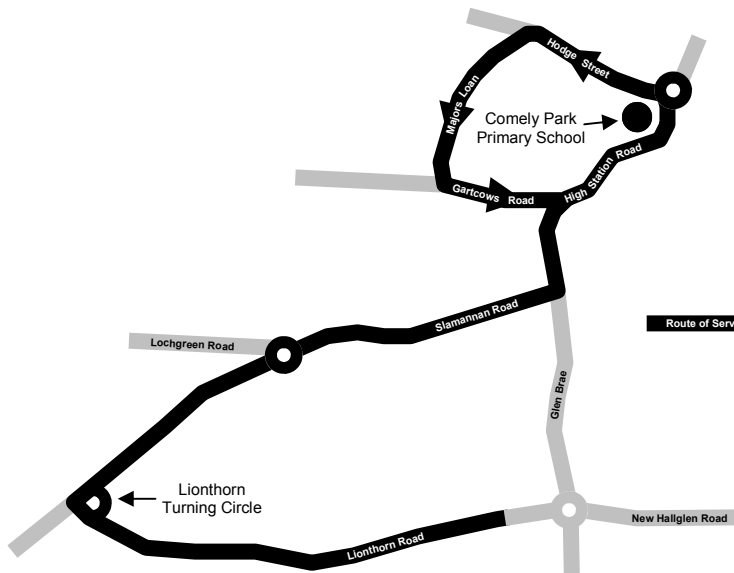

School Transport Timetable

Falkirk Council
Development Services

From 23 August 2011

Comely Park Primary School

Service 179

Lionthorn to Comely Park Primary School

F2008/LBS/16

Operated by E & M Horsburgh telephone 01506 432251

Lionthorn Road	0840	Comely Park PS	1450	1520
Lionthorn Turning Cir	0845	Slamannan Road	1500	1535
Slamannan Road	0850	Lionthorn Turning Cir	1505	1538
Comely Park PS	0855	Lionthorn Road	1510	1543

Summary of Changes from August 2011
Revised fares are now in operation