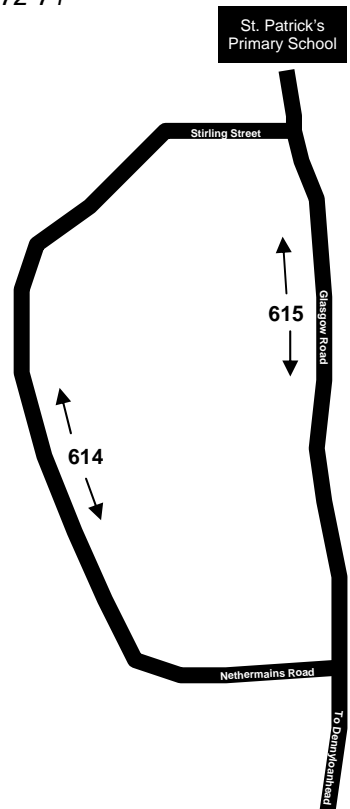

F - Operated by First telephone 08708 72 72 71

	<i>Service Number</i>	<i>F614</i>	<i>B615</i>
Haggs Castleview Terrace	0824	0824
Banknock Coneypark	0828	0828
Banknock Hollandbush Ave	0835	0830	0830
Haggs Kilsyth Road	0838	0833	0833
Longcroft	0840	0835	0835
Dennyloanhead	0844	0840	0840
Head of Muir	0847	0842	0842
Denny Nethermains Road	0850
Denny Glasgow Road	0845	0845
St. Patrick's Primary School	0855	0850	0850

	<i>Service Number</i>	<i>F614</i>	<i>B615</i>
St. Patrick's Primary School	1520	1520	1520
Denny Glasgow Road	1528	1528
Denny Nethermains Road	1528
Head of Muir	1532	1532	1532
Dennyloanhead	1534	1534	1534
Longcroft	1539	1539	1539
Haggs Kilsyth Road	1541	1541	1541
Banknock Bog Road	1546	1544	1544
Banknock Coneypark	1546	1546

Summary of Changes from August 2009
*Route change in Banknock/Haggs due to closure of
 Glenview Avenue bridge. Please see overleaf for details.*

The information in this leaflet is correct at the time of going to press, however bus services may change at short notice. If in doubt, please contact the operator before travelling to confirm the latest timings.

Afternoon: From Denny to Haggs then via Kilsyth Road, Hollandbush Avenue, Ballinkier Avenue, Bog Road, Kilsyth Road to Coneypark

Please note that school buses always run clockwise round the Hollandbush Avenue/Ballinkier Avenue/Bog Road loop.