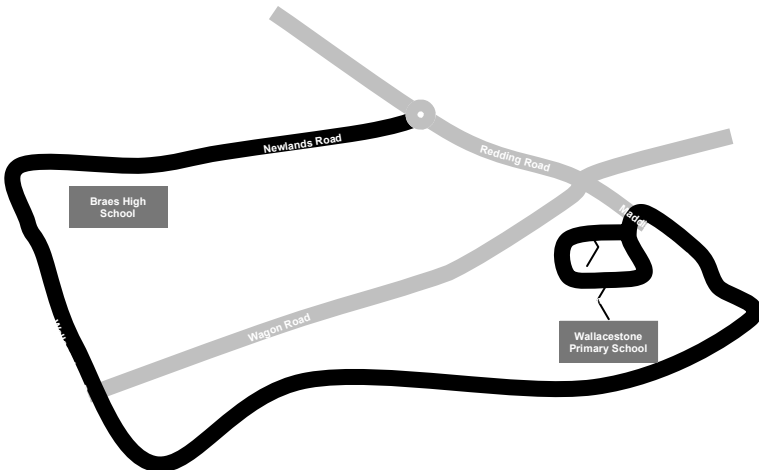

Falkirk Council
Development Services

School Transport Timetable

From 23 August 2011

Wallacestone Primary School

Service 627

Newlands Road to Wallacestone Primary School

F2008/LBS/13
F10/ED/BUS/02

Morning journey operated by E & M Horsburgh telephone 01506 432251

Afternoon journey operated by First telephone 08708 72 72 71

Newlands Road	0848	Wallacestone PS	1505
Reddingmuirhead	0850	Sunnyside Road	1508
Wallacestone	0852	Wallacestone Brae	1510
Wallacestone PS	0854	Newlands Road	1513

Summary of Changes from August 2011

Revised fares are now in operation

The information in this leaflet is correct at the time of going to press, however bus services may change at short notice. If in doubt, please contact the operator before travelling to confirm the latest timings.

School Transport Helpline 01324 504966/504724