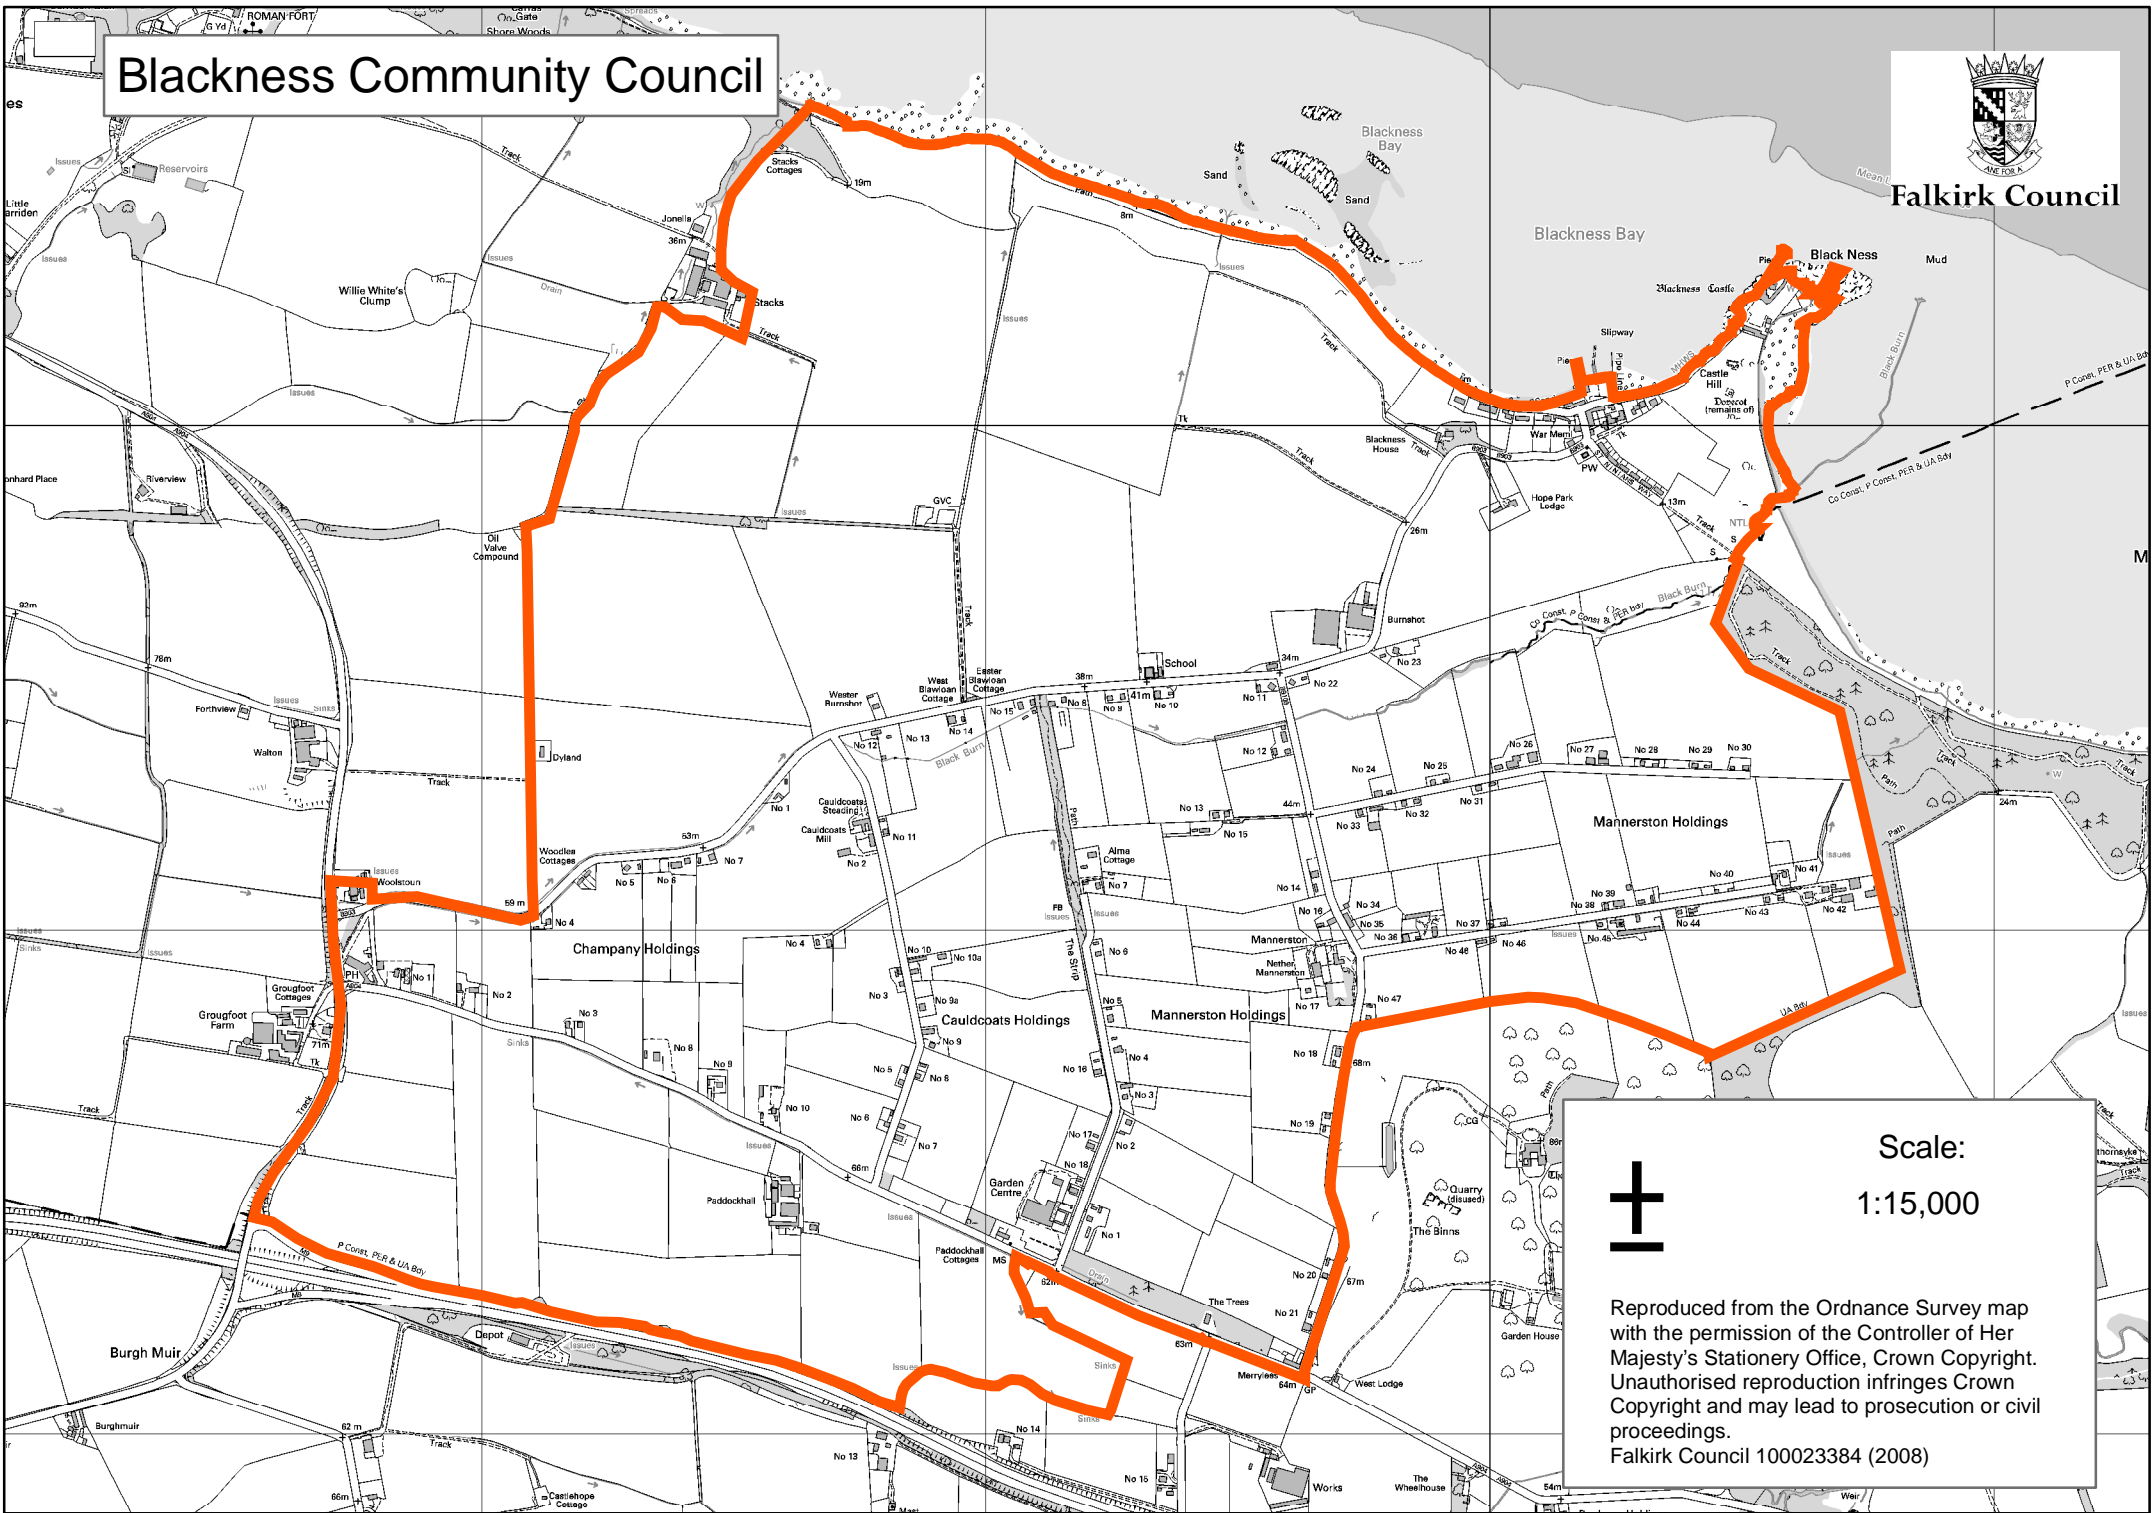

Blackness Community Council

Scale:
1:15,000

Reproduced from the Ordnance Survey map with the permission of the Controller of Her Majesty's Stationery Office, Crown Copyright. Unauthorised reproduction infringes Crown Copyright and may lead to prosecution or civil proceedings.
Falkirk Council 100023384 (2008)