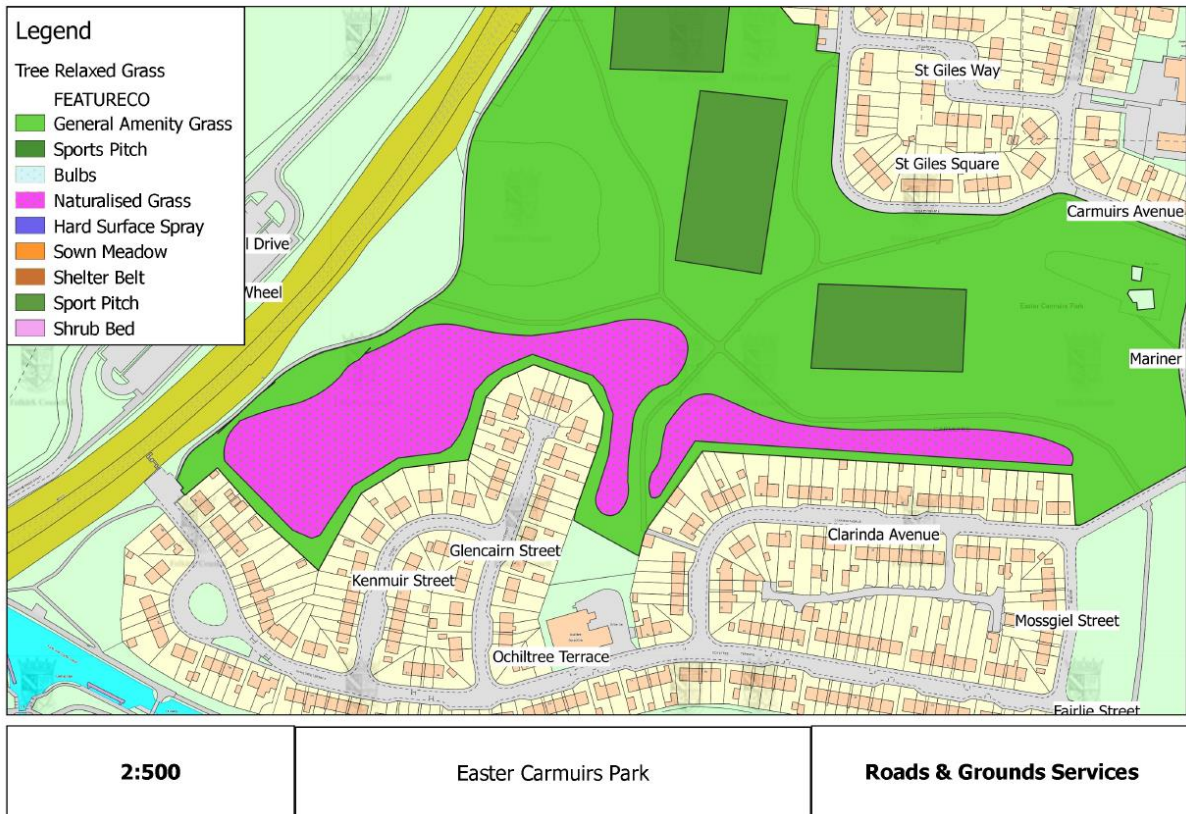

## Easter Carmuir's Park

### The changes to be carried out at this pilot site are:

- Creation of areas of **naturalised grass (shown in pink)** which will be allowed to grow longer and cut once or twice a year.
- Maintaining **short amenity grass (shown in bright green)** in the remainder of the site, cut between 8 and 10 times a year.